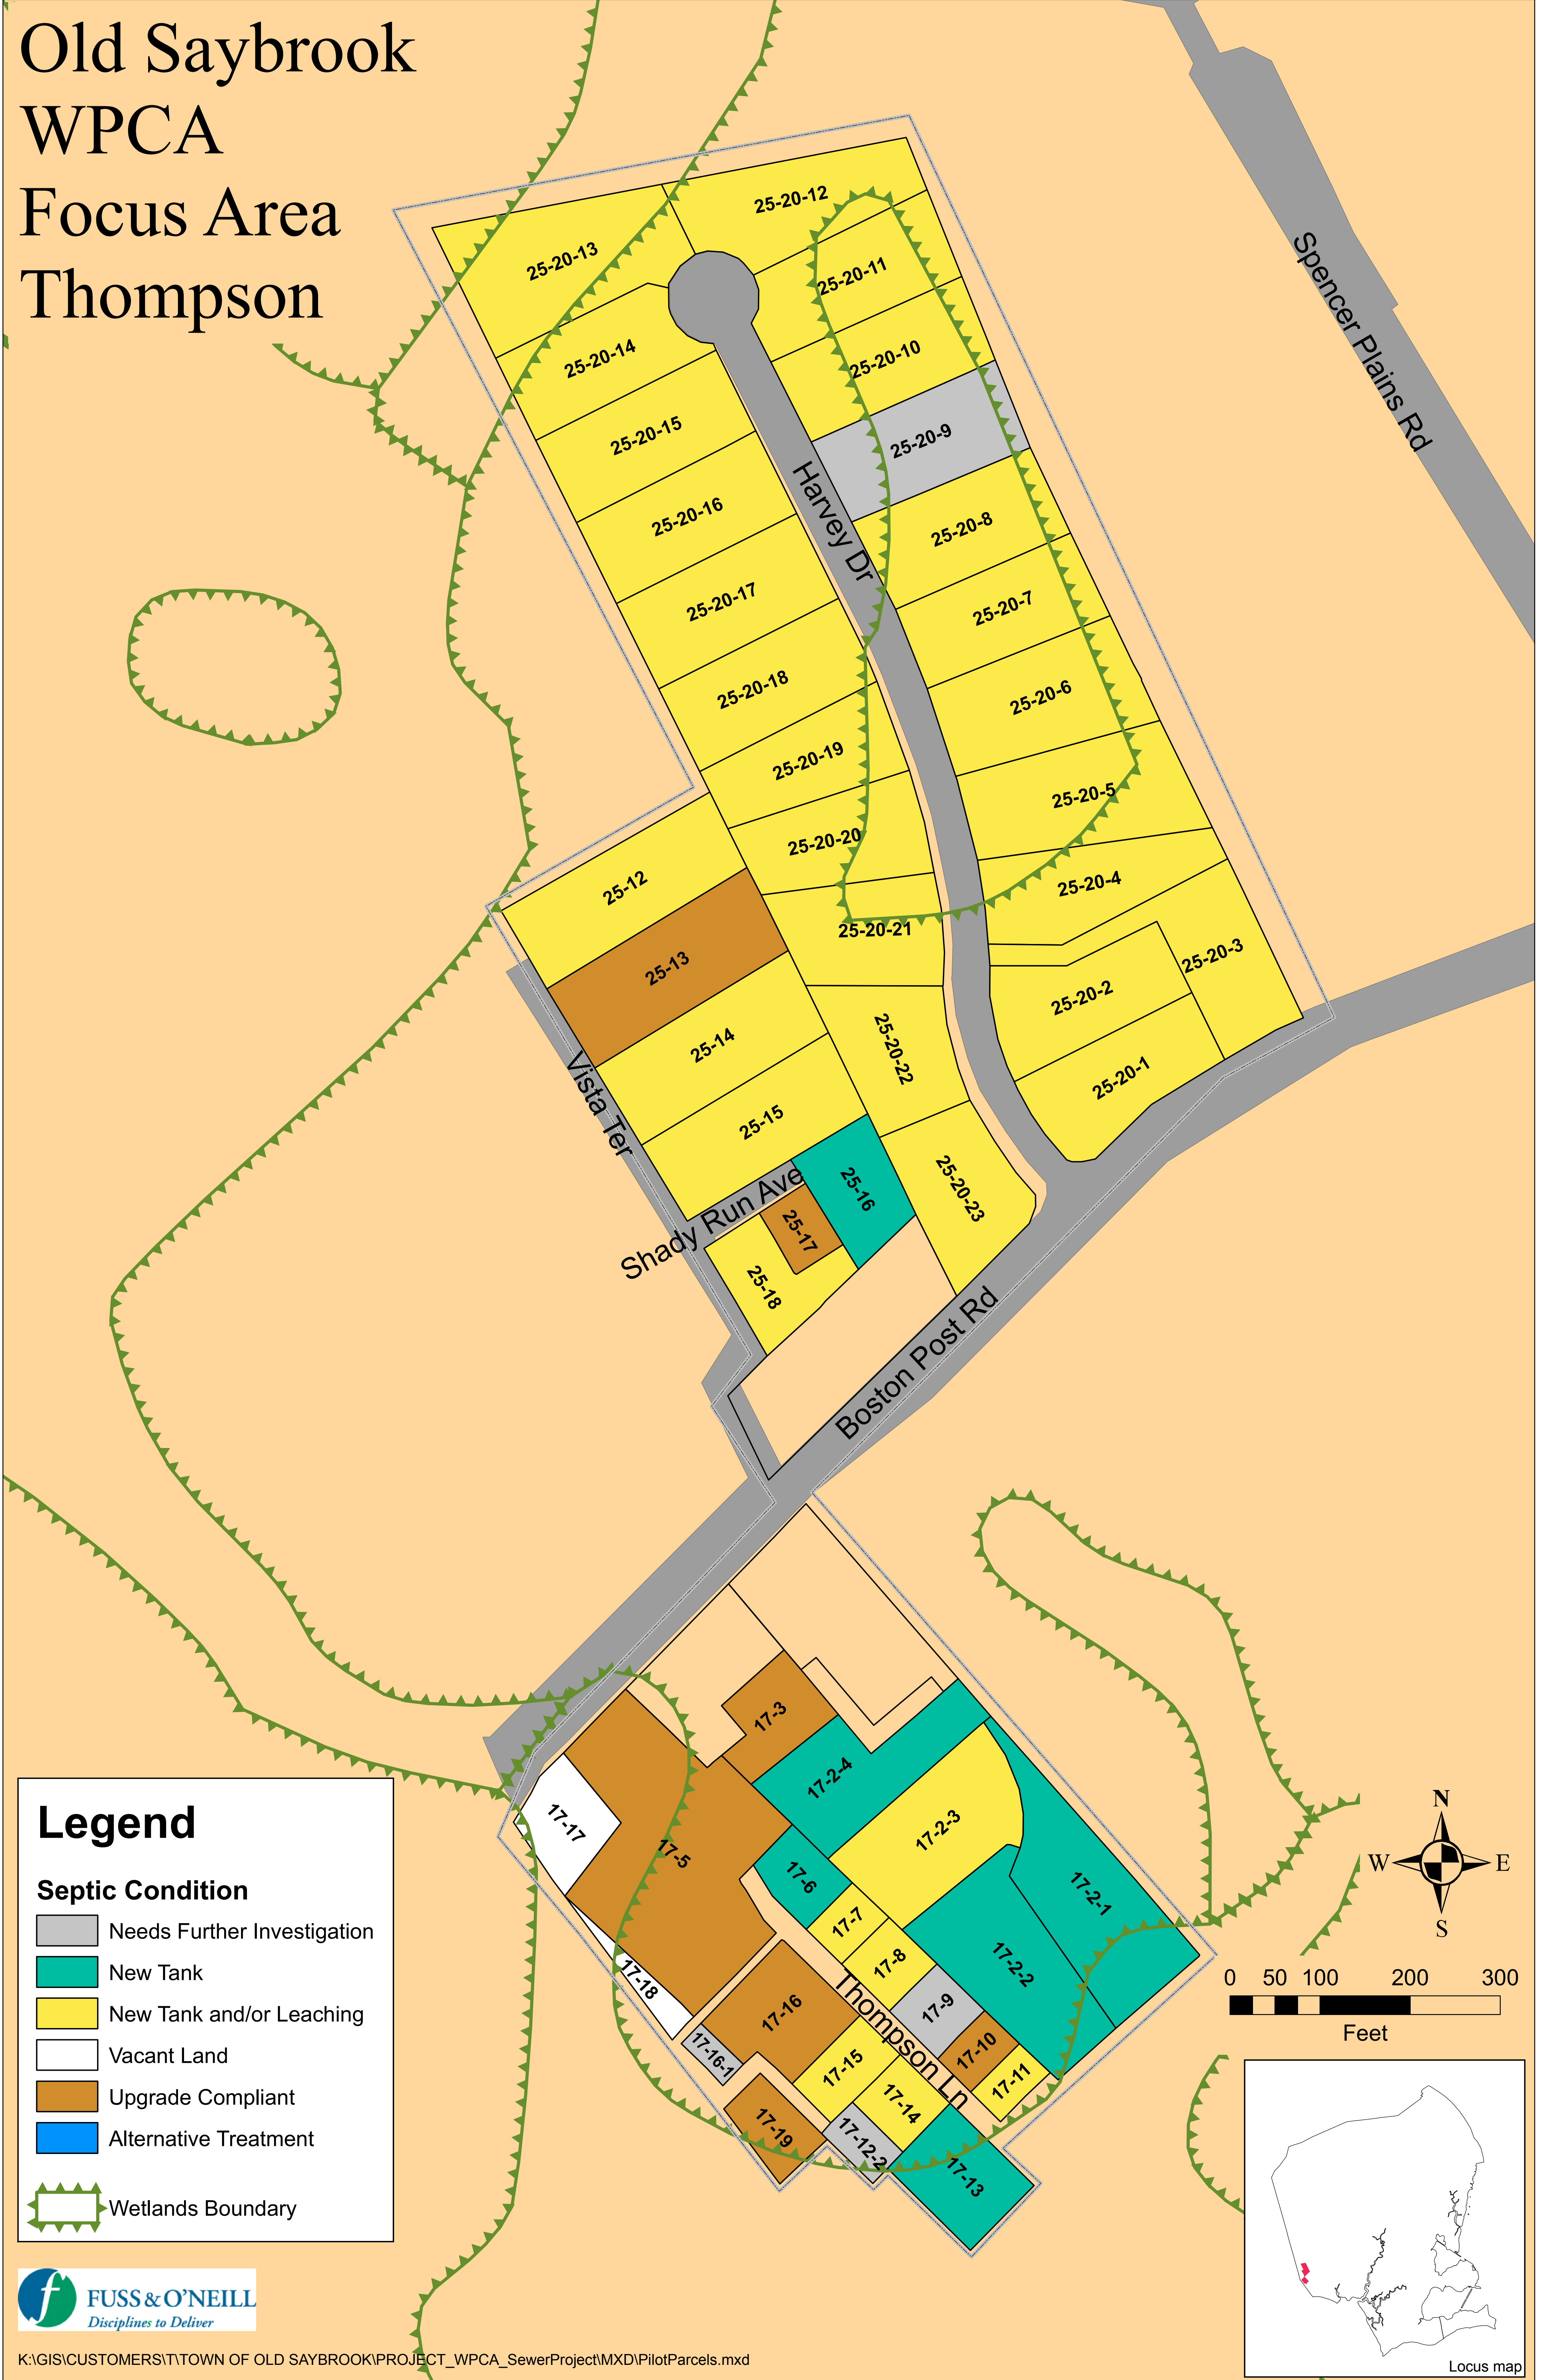

Old Saybrook WPCA Focus Area Thompson

Legend

- Septic Condition**
-  Needs Further Investigation
 -  New Tank
 -  New Tank and/or Leaching
 -  Vacant Land
 -  Upgrade Compliant
 -  Alternative Treatment
 -  Wetlands Boundary