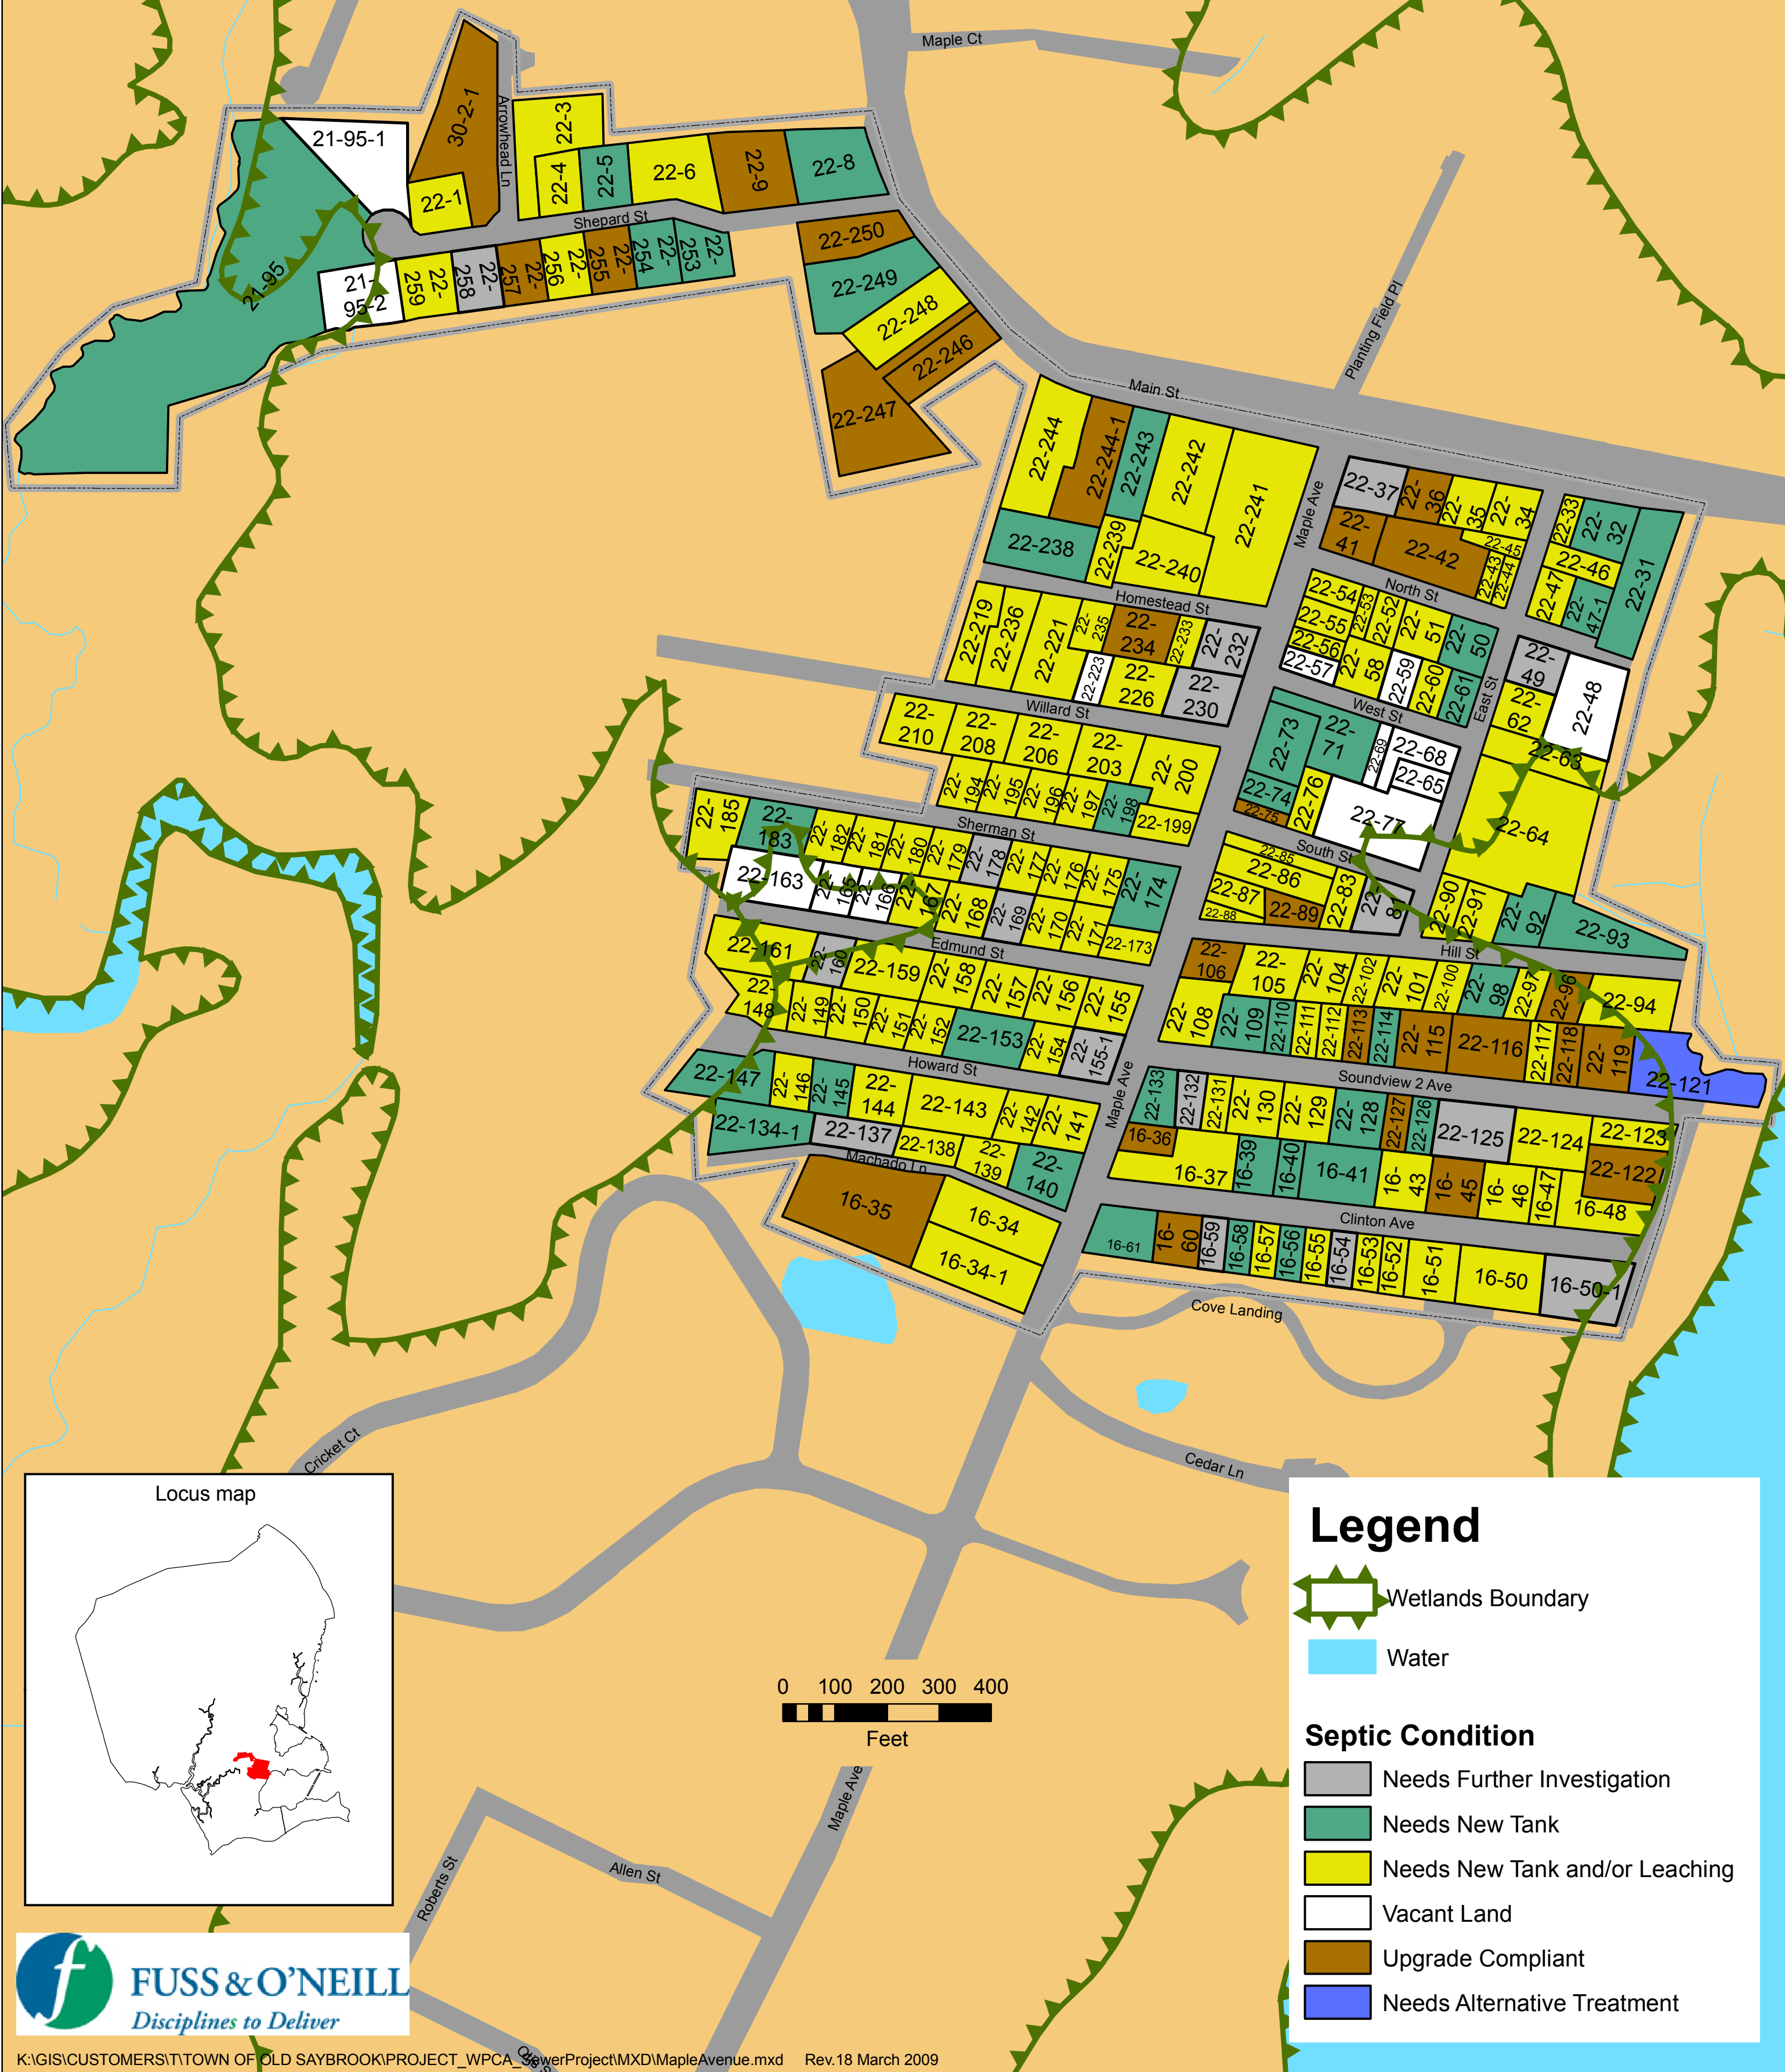

Old Saybrook WPCA Maple Avenue North

Based on Best Available Information

Legend

- Wetlands Boundary
- Water
- Septic Condition**
- Needs Further Investigation
- Needs New Tank
- Needs New Tank and/or Leaching
- Vacant Land
- Upgrade Compliant
- Needs Alternative Treatment